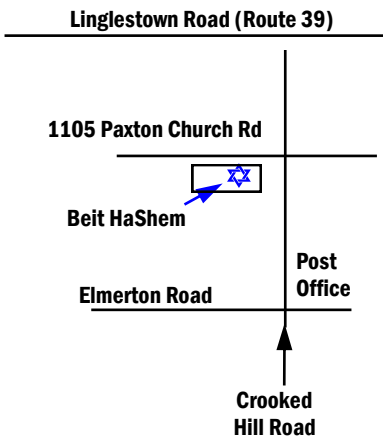

JULY 2018

Monthly Activity Calendar

**MESSIANIC SYNAGOGUE
BEIT HASHEM**

Meets at:
1105 Paxton Church Rd.
Harrisburg, PA 17110

Phone: 717-651-5330

Website:
www.BeitHaShem.org

E-mail:
BeitHaShem@BeitHaShem.org